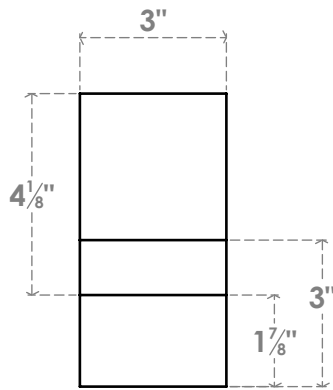

RFTP03X06X36RID

3"W X 6"H X 36"L RIDGEWOOD ARCHITECTURAL GRADE PVC RAFTER TAIL

SIDE PROFILE

FRONT PROFILE

ISOMETRIC

EKENA
MILLWORK
 EKENA MILLWORK
 2300 WEST MAIN ST.
 CLARKSVILLE, TX 75426
 TOLL FREE: 866-607-0453
 WWW.EKENAMILLWORK.COM