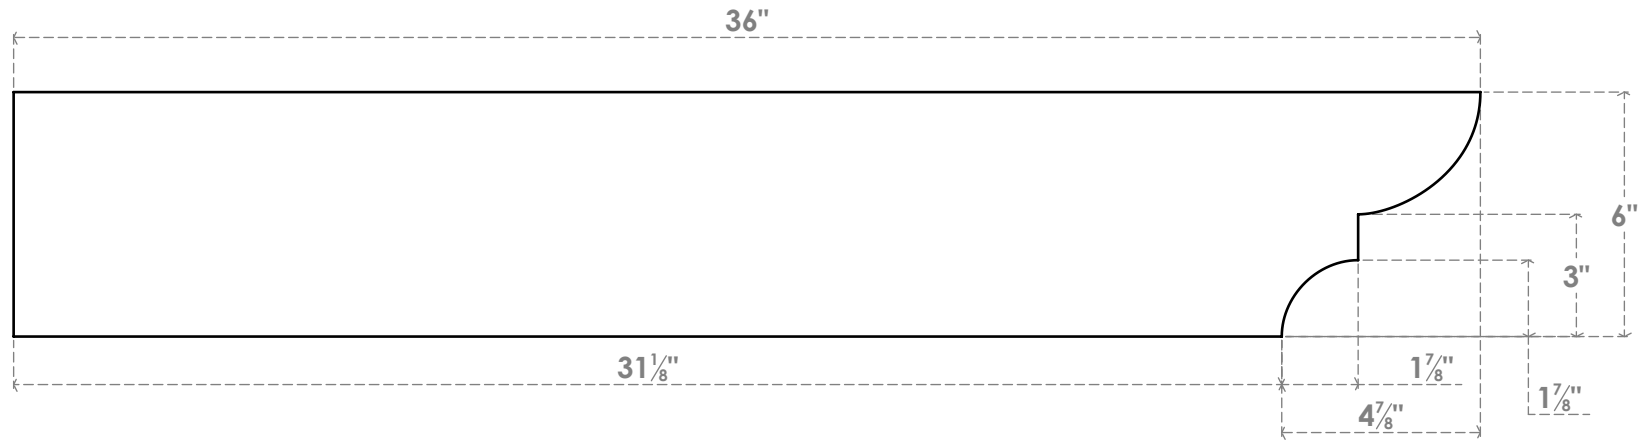

RFTP03X06X36RID

3"W X 6"H X 36"L RIDGEWOOD ARCHITECTURAL GRADE PVC RAFTER TAIL

SIDE PROFILE

FRONT PROFILE

ISOMETRIC

EKENA
MILLWORK
 EKENA MILLWORK
 2300 WEST MAIN ST.
 CLARKSVILLE, TX 75426
 TOLL FREE: 866-607-0453
 WWW.EKENAMILLWORK.COM